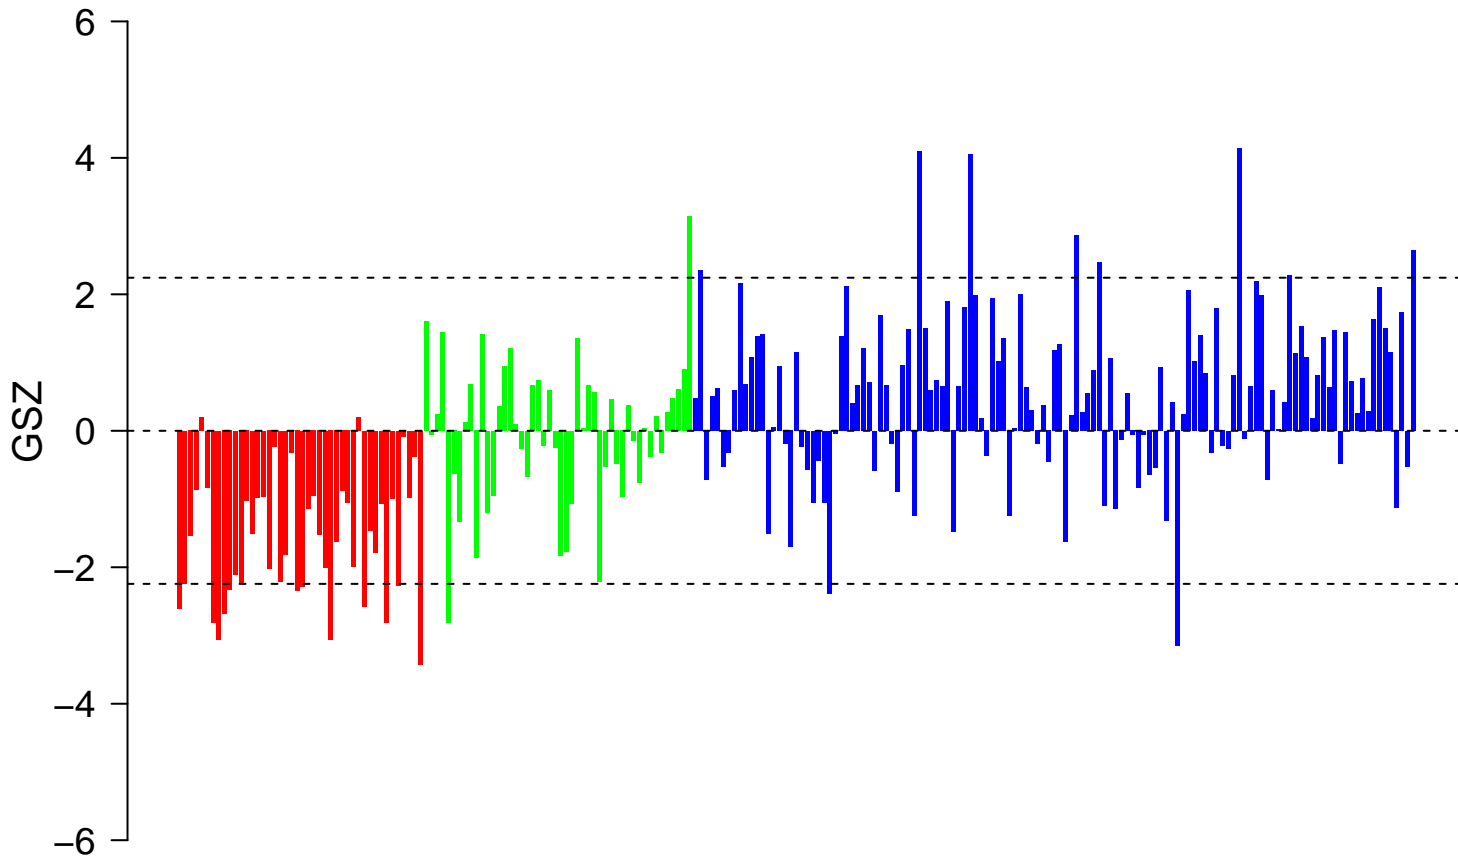

REACTOME_NEGATIVE_REGULATORS_OF_RIG_I_MDA5_SIGNALING

REACTOME_NEGATIVE_REGULATORS_OF_RIG_I_MDA5_SIGNALING

■ on
■ -
□ off

REACTOME_NEGATIVE_REGULATORS_OF_RIG_I_MDA5_SIGNALING