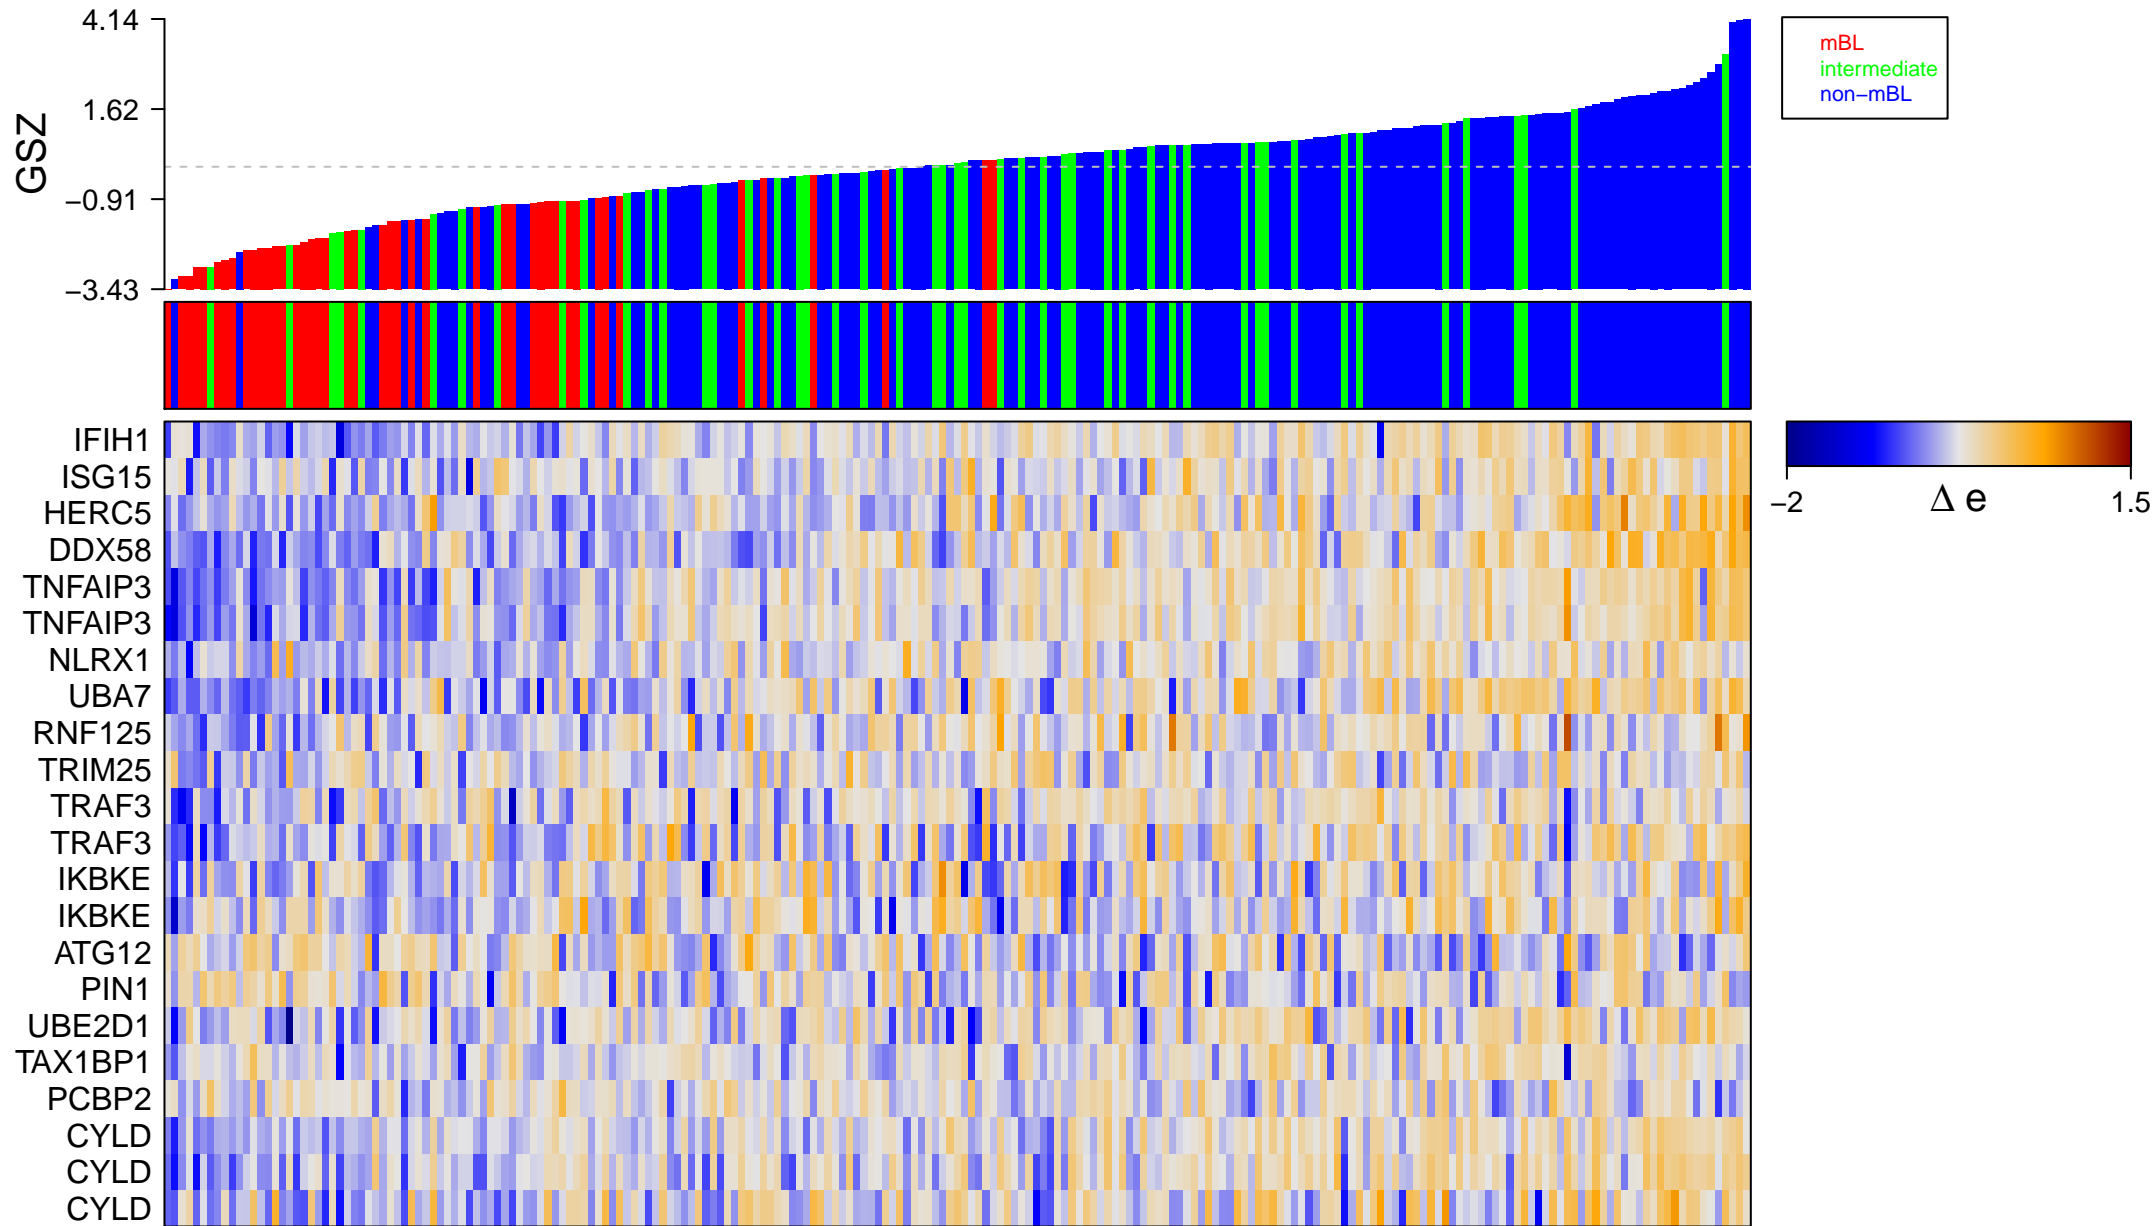

REACTOME_NEGATIVE_REGULATORS_OF_RIG_I_MDA5_SIGNALING

REACTOME_NEGATIVE_REGULATORS_OF_RIG_I_MDA5_SIGNALING

■ on
■ -
□ off

REACTOME_NEGATIVE_REGULATORS_OF_RIG_I_MDA5_SIGNALING