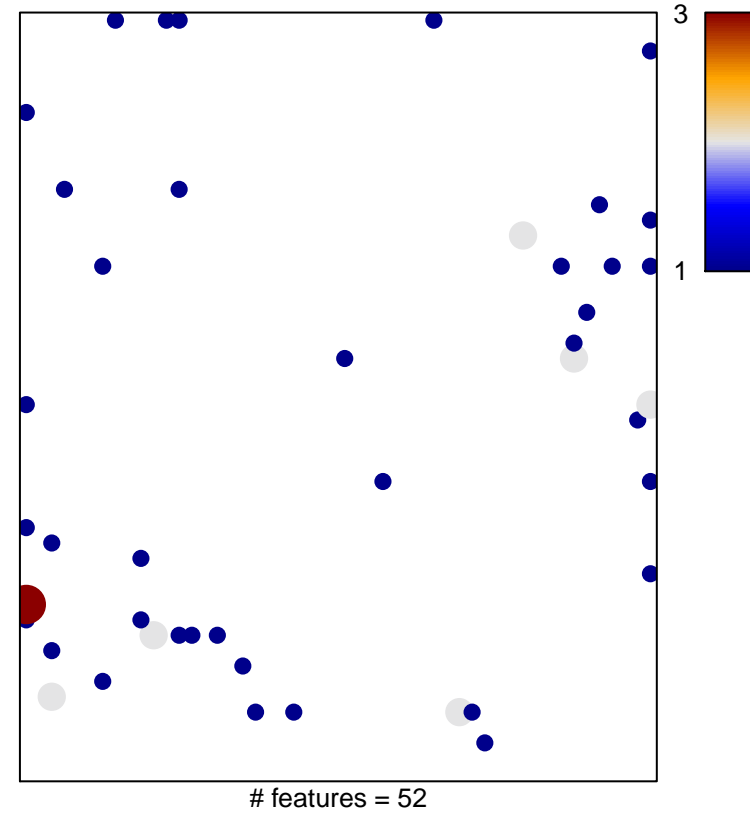

REACTOME_NEGATIVE_REGULATORS_OF_RIG_I_MDA5_SIGNALING

REACTOME_NEGATIVE_REGULATORS_OF_RIG_I_MDA5_SIGNALING

■ on
■ -
□ off

REACTOME_NEGATIVE_REGULATORS_OF_RIG_I_MDA5_SIGNALING